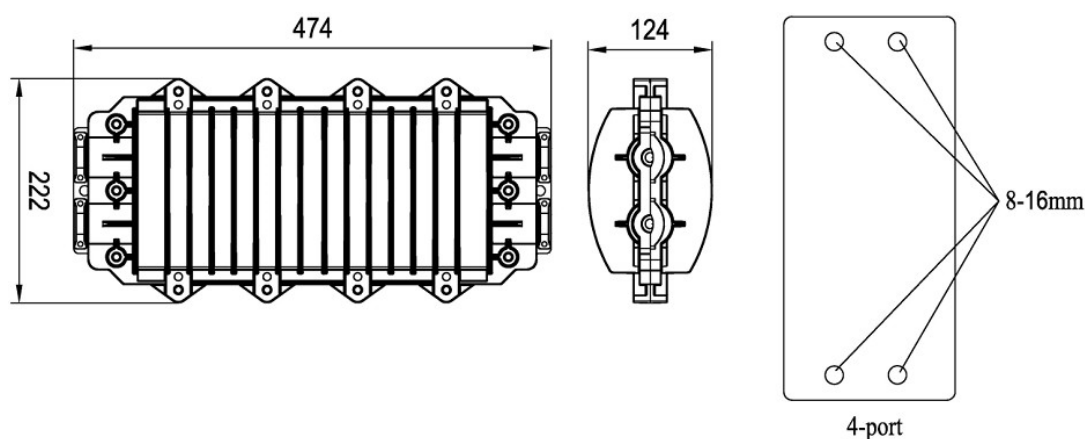

## FOSC-ZTH-24/72: Horizontal Fiber Optic Splice Closure (FOSC)

### Features:

- The closure adopts horizontal mechanical sealing and advanced internal structure design.
- To adopt engineering PC plastic with high-strength to make the closure has longer life time and excellent sealing performance.
- The closure is spacious enough for winding and storing fibers.
- The patented sealing structure keep good sealing performance after re-entry and re-using.
- It works for mid-span and branching.
- It could save the installation time and improve work efficiently.
- IP Protection : IP68

### Structural Drawing: