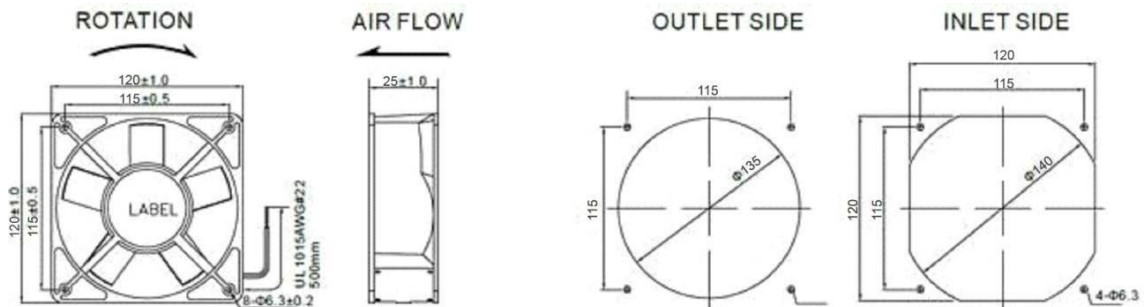

## COOLING FAN 220 VAC

AC 180x180x63mm

### Specifications:

Brushless cooling fan Two ball bearing AC cooling Fan RA12025B220M

<b>Model</b>	<b>RA 12025B20M</b>
<b>Dimension</b>	<b>120x25mm</b>
<b>Voltage (VAC)</b>	<b>220V/240V</b>
<b>Frequency (Hz)</b>	<b>50Hz/60Hz</b>
<b>Rated Input Current (Amp)</b>	<b>0.23A/0.21A</b>
<b>Rated Input Power Watt</b>	<b>51W/46W</b>
<b>Speed (RPM)</b>	<b>2600Rpm/3000Rpm</b>
<b>Air Flow</b>	<b>345/395</b>
<b>Static Pressure (Inch.H2O)</b>	<b>0.71/0.85</b>
<b>Noise(Dba)</b>	<b>58/63</b>
<b>Frame</b>	<b>Plastic (UL94V-0)</b>
<b>Impeller</b>	<b>Plastic (UL94v-0)</b>
<b>Leadwire</b>	<b>UL1007 AWG#26 or Equivalent(+): RED, (-): Black</b>
<b>Temperature</b>	<b>0°C – 60°C</b>
<b>Motor</b>	<b>Impedance Protected and Revers polarity protected</b>
<b>Special Function</b>	<b>PWM/FG/RD/ Temperature control/ IP56</b>